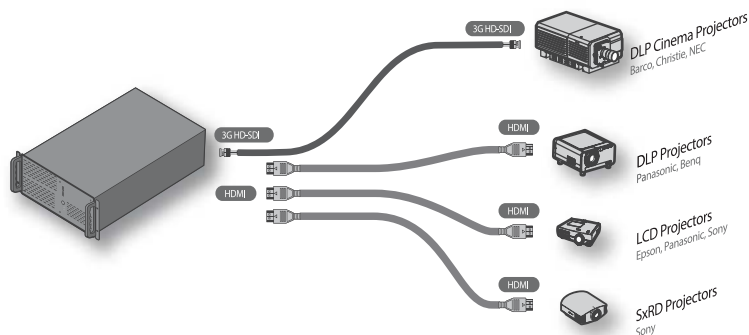

STORAGE

- ▶ 2TB Internal storage

Dimension

- ▶ 480mm(W) x430mm(D) x 132mm(H)

Power

- ▶ 100 to 240V AC 50-60Hz

Connection Diagram

- ▶ Video out to Any projector and LED Screen